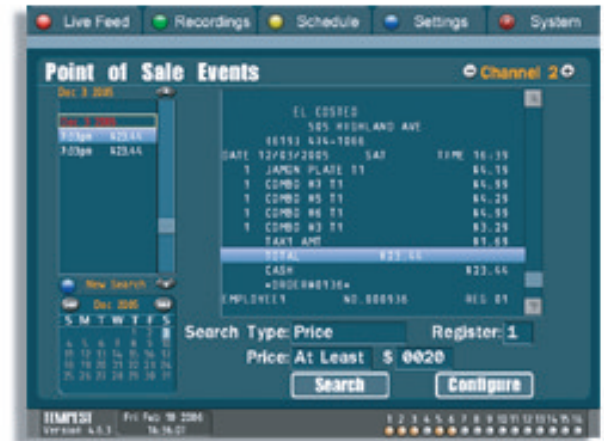

POS Interface

point of sale

features

- ▶ Easy configuration/installation
- ▶ Universal interface (RS232)
- ▶ Smart transaction search
- ▶ User defined exception reports
- ▶ Local and remote POS overlay
- ▶ Network and USB register support
- ▶ No additional hardware necessary (up to 2 registers)
- ▶ Easy integration with most registers